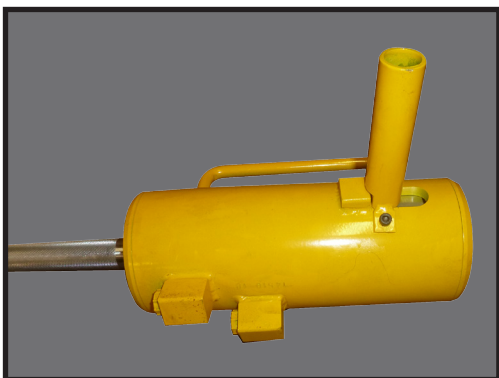

Rocktech Data Sheet

PA554 Power Pack

Weight: 28kg
Height: 483mm
Length: 292mm
Width: 241mm
Operating Pressure: 8000psi

PA554 Inline Oiler & Filter

Weight: 28kg
Height: 500mm
Depth: 360mm
Width: 320mm

PA554 Carry Case, Inline Filter & Oiler

Weight: 38kg
Height: 510mm
Depth: 360mm
Width: 400mm

PA6D Power Pack

Weight: 22kg
Height: 400mm
Length: 370mm
Width: 200mm
Max Discharge Pressure: 8000psi

Rocktech Data Sheet

PA174 Power Pack

Weight: 18kg
Height: 470mm
Length: 300mm
Width: 280mm
Max Discharge Pressure: 8000psi

PA174 Carry Case, Filter & Lubricator

Weight: 35kg
Height: 490mm
Depth: 420mm
Width: 390mm

Cable Cutter

Weight: 15kg
Length: 370mm
Width: 210mm
Depth: 220mm
Operating Pressure: 8000psi