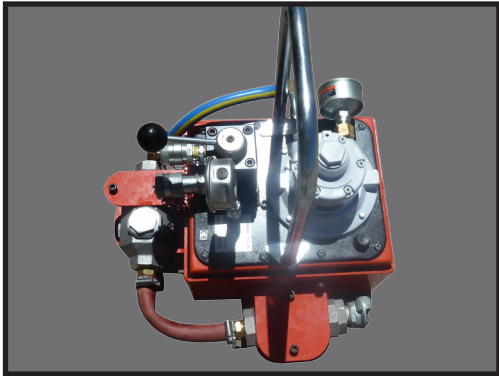

Rocktech Data Sheet

PA554 Power Pack

Weight: 28kg
Height: 483mm
Length: 292mm
Width: 241mm
Operating Pressure: 8000psi

PA554 Inline Oiler & Filter

Weight: 28kg
Height: 500mm
Depth: 360mm
Width: 320mm

PA554 Carry Case, Inline Filter & Oiler

Weight: 38kg
Height: 510mm
Depth: 360mm
Width: 400mm

PA6D Power Pack

Weight: 22kg
Height: 400mm
Length: 370mm
Width: 200mm
Max Discharge Pressure: 8000psi

Rocktech Data Sheet

PA174 Power Pack

Weight: 18kg
Height: 470mm
Length: 300mm
Width: 280mm
Max Discharge Pressure: 8000psi

PA174 Carry Case, Filter & Lubricator

Weight: 35kg
Height: 490mm
Depth: 420mm
Width: 390mm

Cable Cutter

Weight: 15kg
Length: 370mm
Width: 210mm
Depth: 220mm
Operating Pressure: 8000psi