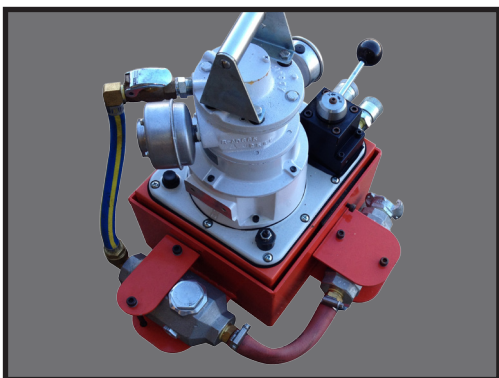

Rocktech Data Sheet

PA554 Power Pack

Weight: 28kg
Height: 483mm
Length: 292mm
Width: 241mm
Operating Pressure: 8000psi

PA554 Inline Oiler & Filter

Weight: 28kg
Height: 500mm
Depth: 360mm
Width: 320mm

PA554 Carry Case, Inline Filter & Oiler

Weight: 38kg
Height: 510mm
Depth: 360mm
Width: 400mm

PA6D Power Pack

Weight: 22kg
Height: 400mm
Length: 370mm
Width: 200mm
Max Discharge Pressure: 8000psi

Rocktech Data Sheet

PA174 Power Pack

Weight: 18kg
Height: 470mm
Length: 300mm
Width: 280mm
Max Discharge Pressure: 8000psi

PA174 Carry Case, Filter & Lubricator

Weight: 35kg
Height: 490mm
Depth: 420mm
Width: 390mm

Cable Cutter

Weight: 15kg
Length: 370mm
Width: 210mm
Depth: 220mm
Operating Pressure: 8000psi