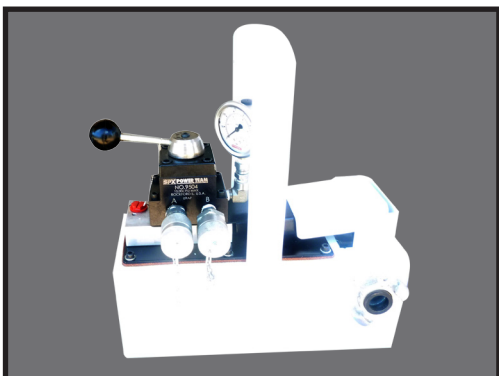

Rocktech Data Sheet

PA554 Power Pack

Weight: 28kg
Height: 483mm
Length: 292mm
Width: 241mm
Operating Pressure: 8000psi

PA554 Inline Oiler & Filter

Weight: 28kg
Height: 500mm
Depth: 360mm
Width: 320mm

PA554 Carry Case, Inline Filter & Oiler

Weight: 38kg
Height: 510mm
Depth: 360mm
Width: 400mm

PA6D Power Pack

Weight: 22kg
Height: 400mm
Length: 370mm
Width: 200mm
Max Discharge Pressure: 8000psi

Rocktech Data Sheet

PA174 Power Pack

Weight: 18kg
Height: 470mm
Length: 300mm
Width: 280mm
Max Discharge Pressure: 8000psi

PA174 Carry Case, Filter & Lubricator

Weight: 35kg
Height: 490mm
Depth: 420mm
Width: 390mm

Cable Cutter

Weight: 15kg
Length: 370mm
Width: 210mm
Depth: 220mm
Operating Pressure: 8000psi