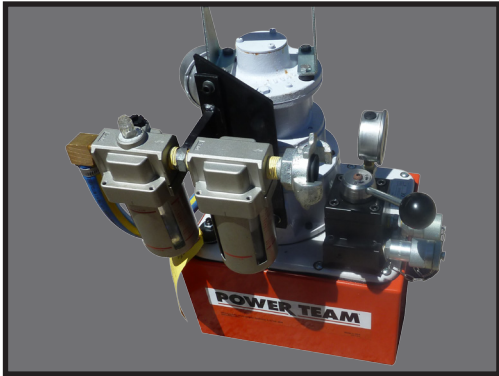

Rocktech Data Sheet

PA554 Power Pack

Weight: 28kg
Height: 483mm
Length: 292mm
Width: 241mm
Operating Pressure: 8000psi

PA554 Inline Oiler & Filter

Weight: 28kg
Height: 500mm
Depth: 360mm
Width: 320mm

PA554 Carry Case, Inline Filter & Oiler

Weight: 38kg
Height: 510mm
Depth: 360mm
Width: 400mm

PA6D Power Pack

Weight: 22kg
Height: 400mm
Length: 370mm
Width: 200mm
Max Discharge Pressure: 8000psi

Rocktech Data Sheet

PA174 Power Pack

Weight: 18kg
Height: 470mm
Length: 300mm
Width: 280mm
Max Discharge Pressure: 8000psi

PA174 Carry Case, Filter & Lubricator

Weight: 35kg
Height: 490mm
Depth: 420mm
Width: 390mm

Cable Cutter

Weight: 15kg
Length: 370mm
Width: 210mm
Depth: 220mm
Operating Pressure: 8000psi